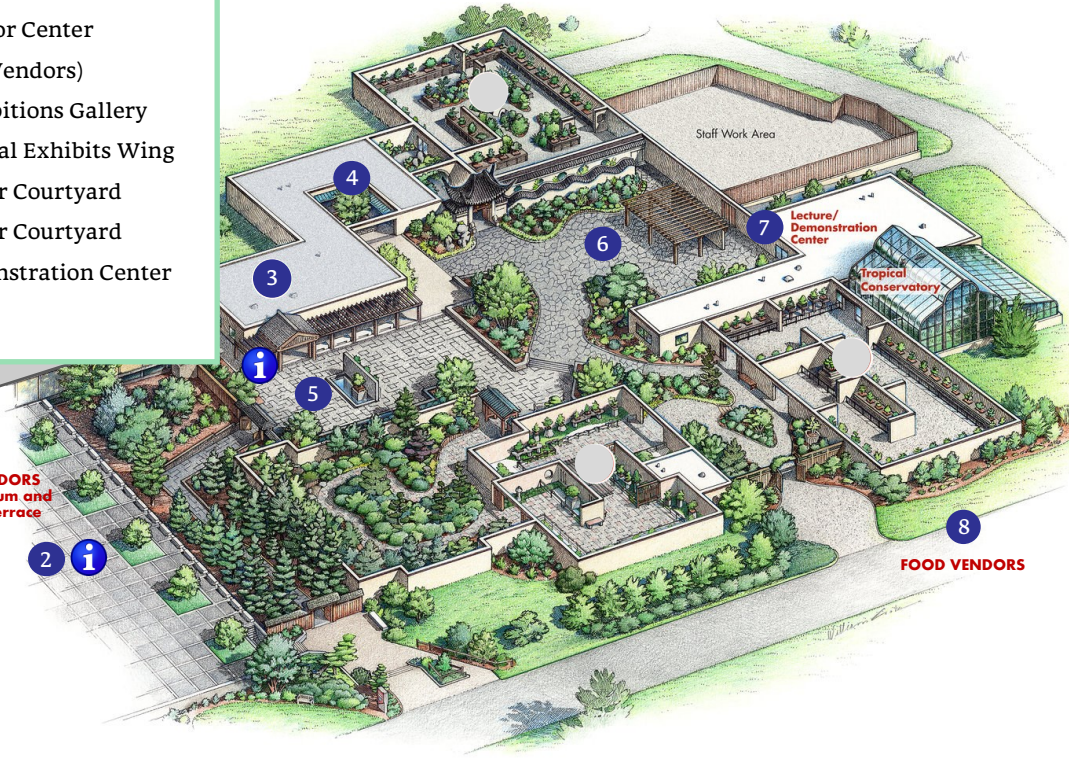

## Festival Map

- 1 Admin & Visitor Center
- 2 East Terrace (Vendors)
- 3 Museum Exhibitions Gallery
- 4 Museum Special Exhibits Wing
- 5 Museum Upper Courtyard
- 6 Museum Lower Courtyard
- 7 Lecture/Demonstration Center
- 8 Food Vendors

- 10 am-4 pm **PBA Bonsai Exhibition**  
Bonsai Museum Upper Courtyard
- 10 am-4 pm **Children's Activities Table**  
Admin & Visitor Center Lobby